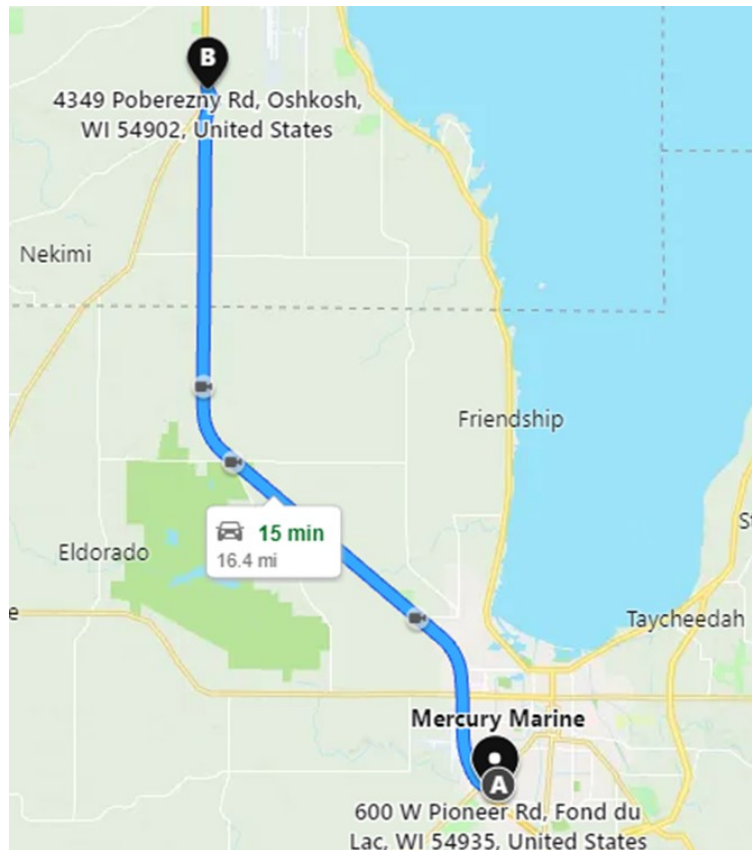

# 2022 Truck Convoy Route Information

1. Left turn from Mercury Marine Parking Lot 10 onto West Pioneer Road.
2. Left turn at the South Military Road roundabout.
3. Right turn on Interstate 41 northbound.
4. Exit at STH 26 (milepost 113).
5. Right turn onto CTH N.
6. Left turn on Poberezny Road.
7. Conclude at EAA Grounds.